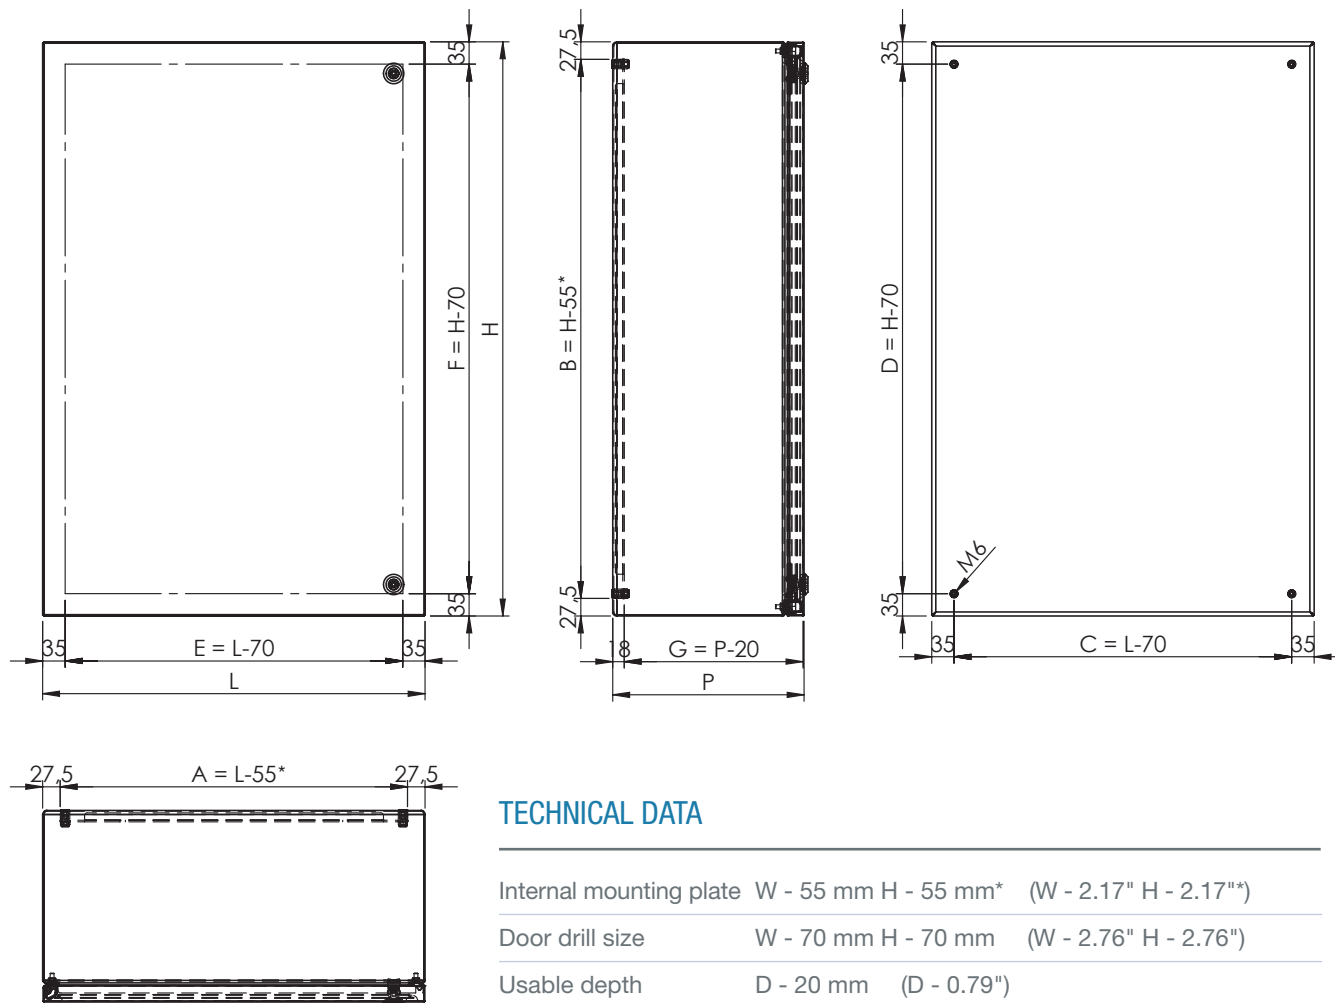

ENCLOSURE WITH SOLID DOOR MODEL EKO

AISI 304 stainless steel (Wnr 1.4301) enclosure with hinged solid door.
Door opening: 145° with hinges on the left.
Internal mounting plate 25/10 FeZn. IP 66 protection rating.

Models wider than 1000 mm (39.37") are fitted with two solid doors closing one onto the other, with no central post (IP 55, on request IP 66).

TECHNICAL DATA

Internal mounting plate	W - 55 mm	H - 55 mm*	(W - 2.17" H - 2.17")
Door drill size	W - 70 mm	H - 70 mm	(W - 2.76" H - 2.76")
Usable depth	D - 20 mm	(D - 0.79")	

L = W (width) H = H (height) P = D (depth)

*for enclosures with height greater than or equal to 1000 mm A=W-45 mm (1.77").
For enclosures with width greater than 1000 mm B=H-45 mm (1.77").
(Except model EKO 100 75 30 where internal mounting plate height is 685 mm - 26.96").

CUSTOMIZATION POSSIBILITIES

Dimensions: adaptable on request* (on 10 mm step)

Thickness: adaptable on request*

Material: AISI 316L (Wnr 1.4404)

Finishes: SN Coarse brushed - BA Polished*

Gasket: polyurethane